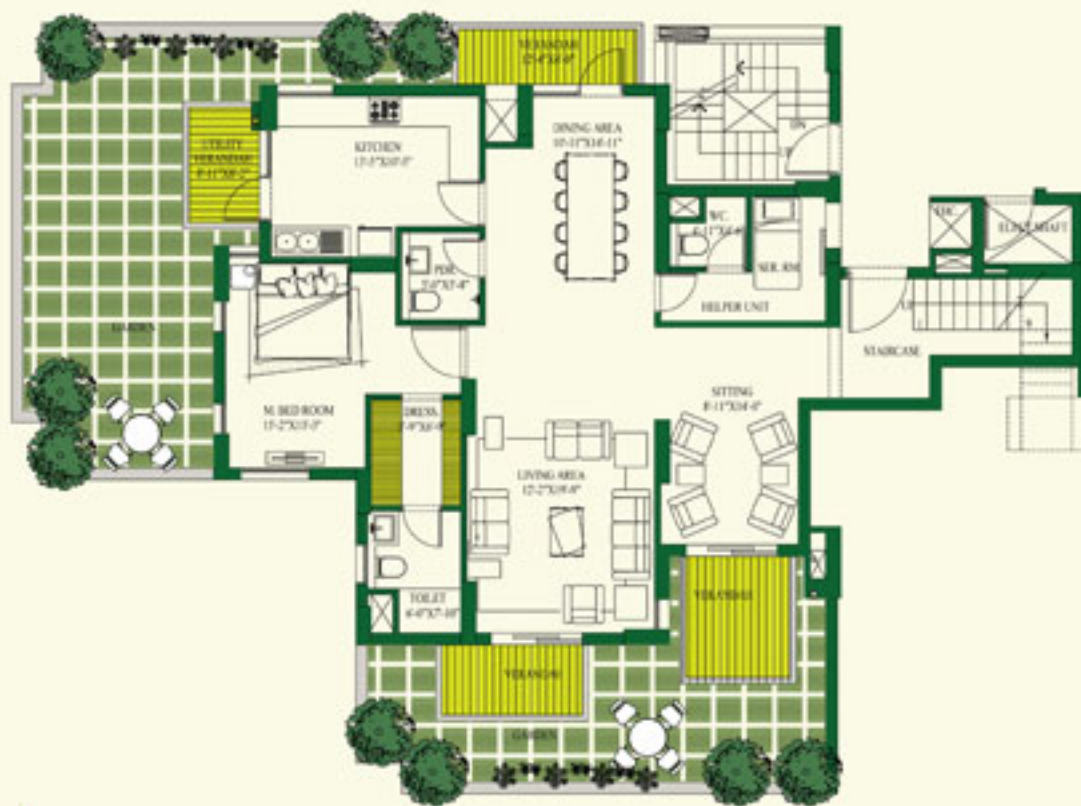

## Town House Duplex

4 Bedroom + 4 Toilet, Helper Unit, Family Lounge, Varandah, Balcony, Garden  
Total Area 3561 Sq.Ft., Private Garden Area 600 Sq.Ft.

Jasmine (B) Ground/First Floor  
Tulip (D) Ground/First Floor