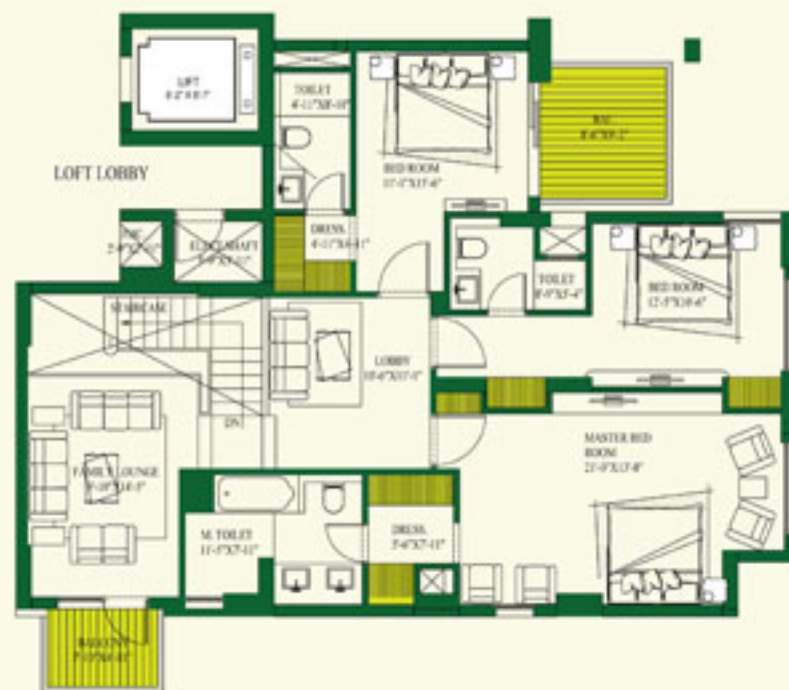

## Town House Duplex

4 Bedroom + 4 Toilet, Helper Unit, Family Lounge, Varandah, Balcony, Garden  
Total Area 3561 Sq.Ft., Private Garden Area 600 Sq.Ft.

Jasmine (B) Ground/First Floor  
Tulip (D) Ground/First Floor